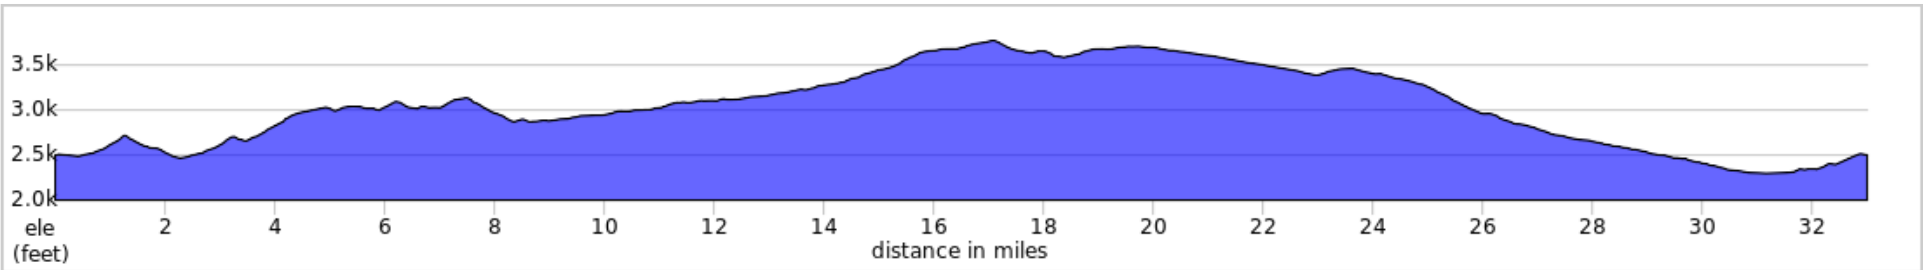

Jailbreak

Courtesy of WebCyclery / Bend, Oregon

Jailbreak

Dist	Type	Note
0.0	📍	Start of route
0.1	←	East Ashwood Road
18.2	→	SE Grizzly Rd
31.7	↑	SE Cityview Dr
32.1	↑	SE Cityview Dr
32.4	→	Ashwood Road
33.0	←	L
33.0	📍	End of route