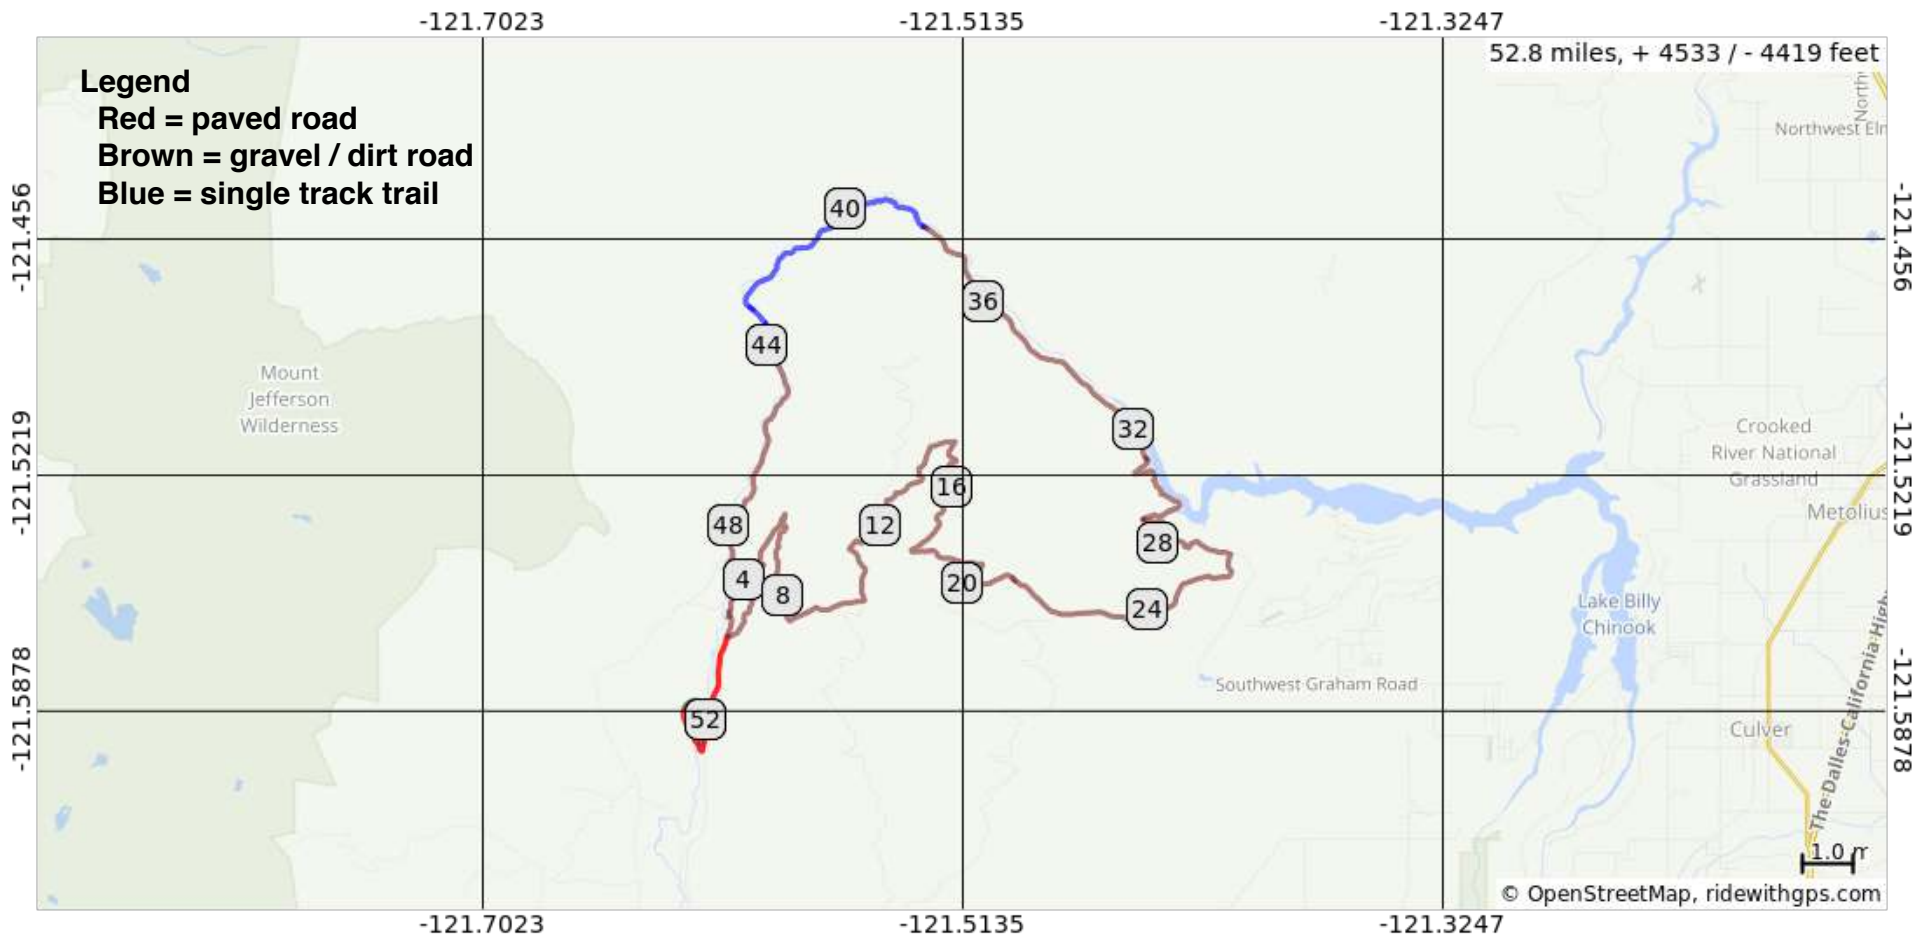

# Horn of the Metolius

Courtesy of WebCyclery / Bend, Oregon

## Horn of the Metolius

Dist	Type	Note
0.0	📍	Start of route
0.3	←	Metolius River road
2.6	→	Gravel NF 1490
10.0	←	Into the Horn
10.6	←	Gravel NF 1150
11.4	→	Gravel
14.8	→	Gravel
21.0	←	Dirt road
22.2	←	Gravel
26.3	←	Gravel
35.5	←	Primitive road
38.1	↑	Primitive trail ~1 mi
38.8	↑	Good single track
43.6	↑	End of single track
49.6	←	Gravel
49.8	←	Paved
52.5	→	Fish hatchery
52.8	📍	End of route