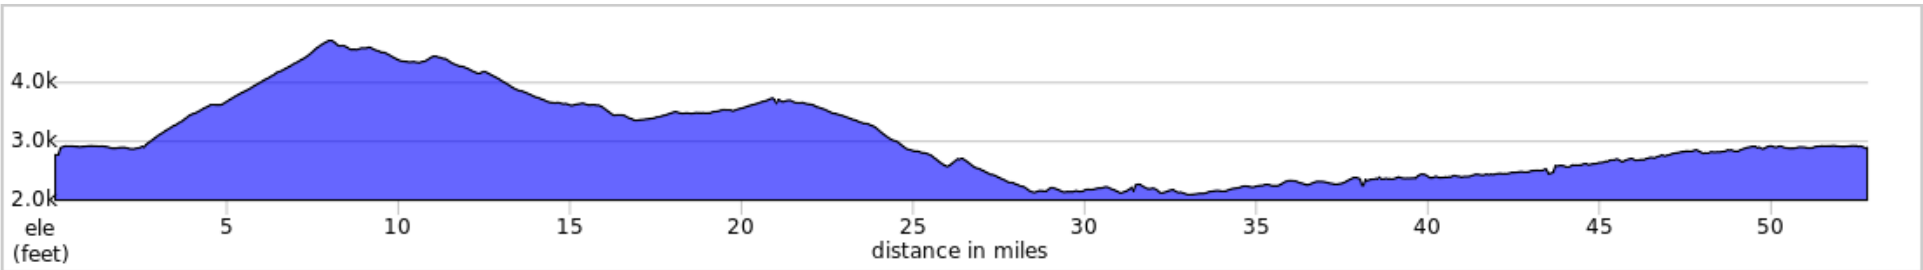

# Horn of the Metolius

Courtesy of WebCyclery / Bend, Oregon

## Horn of the Metolius

Dist	Type	Note
0.0	📍	Start of route
0.3	←	Metolius River road
2.6	→	Gravel NF 1490
10.0	←	Into the Horn
10.6	←	Gravel NF 1150
11.4	→	Gravel
14.8	→	Gravel
21.0	←	Dirt road
22.2	←	Gravel
26.3	←	Gravel
35.5	←	Primitive road
38.1	↑	Primitive trail ~1 mi
38.8	↑	Good single track
43.6	↑	End of single track
49.6	←	Gravel
49.8	←	Paved
52.5	→	Fish hatchery
52.8	📍	End of route